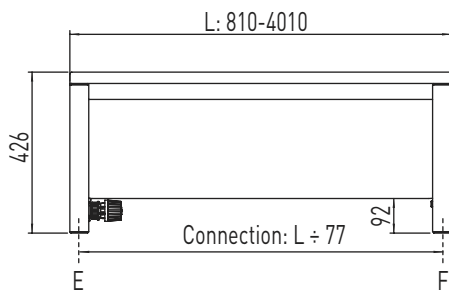

Consilio

Consilio

Additional support feet	
No. of feet	Length, mm
1	1410-2010 & 2510
2	3010 & 3510
3	4010

Additional support feet

Consilio - height, length, profile and bottom view

Height and length

Profile

Bottom view

Output

Type	Output		Water content litres/ metre	Weight kg/ metre
	W/metre 75°/65°/20°	W/metre 90°/70°/20°		
Consilio	1130	1421	3.8	30.8

Length 810-4010 mm:
810-2010 mm, with sections in increments of 100 mm
2010-4010 mm, with sections in increments of 500 mm

Height 426 mm

Depth 228 mm

Tappings 1/2" EF, air vent is located beneath the bench top

Mounting Floor mounted
The valve must be fitted at the base of the radiator above floor level

Colour Powder coated in grey RAL 7022
Other RAL colours available (additional charge).
Gloss 70