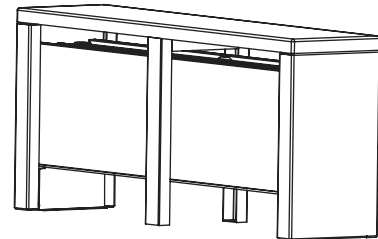

Consilio

Consilio

Additional support feet	
No. of feet	Length, mm
1	1410-2010 & 2510
2	3010 & 3510
3	4010

Additional support feet

Consilio - height, length, profile and bottom view

Height and length

Profile

Bottom view

Output

Type	Output		Water content litres/ metre	Weight kg/ metre
	W/metre 75°/65°/20°	W/metre 90°/70°/20°		
Consilio	1130	1421	3.8	30.8

Length 810-4010 mm:
810-2010 mm, with sections in increments of 100 mm
2010-4010 mm, with sections in increments of 500 mm

Height 426 mm

Depth 228 mm

Tappings 1/2" EF, air vent is located beneath the bench top

Mounting Floor mounted
The valve must be fitted at the base of the radiator above floor level

Colour Powder coated in grey RAL 7022
Other RAL colours available (additional charge).
Gloss 70

Bench top Lacquered, oven-dried, solid beech in long blocks
Other wood finishes available (additional charge)
30 mm thickness

Option Electrical socket integrated in side panel

Note! Radiator sensor head, installation screws,
rawplugs and fittings are not part of our scope
of delivery