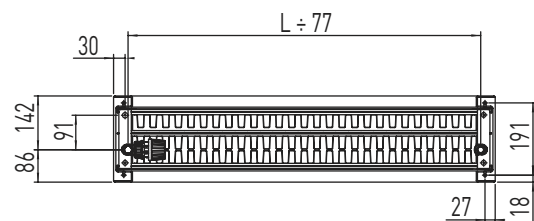

Consilio

Consilio

Additional support feet	
No. of feet	Length, mm
1	1410-2010 & 2510
2	3010 & 3510
3	4010

Additional support feet

Consilio - height, length, profile and bottom view

Height and length

Profile

Bottom view

Output

Type	Output		Water content litres/ metre	Weight kg/ metre
	W/metre 75°/65°/20°	W/metre 90°/70°/20°		
Consilio	1130	1421	3.8	30.8

Length 810-4010 mm:
810-2010 mm, with sections in increments of 100 mm
2010-4010 mm, with sections in increments of 500 mm

Height 426 mm

Depth 228 mm

Tappings 1/2" EF, air vent is located beneath the bench top

Mounting Floor mounted
The valve must be fitted at the base of the radiator above floor level

Colour Powder coated in grey RAL 7022
Other RAL colours available (additional charge).
Gloss 70

Bench top Lacquered, oven-dried, solid beech in long blocks
Other wood finishes available (additional charge)
30 mm thickness

Option Electrical socket integrated in side panel

Note! Radiator sensor head, installation screws,
rawplugs and fittings are not part of our scope
of delivery