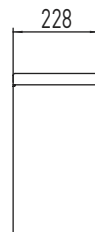

Consilio

Consilio

Additional support feet	
No. of feet	Length, mm
1	1410-2010 & 2510
2	3010 & 3510
3	4010

Additional support feet

Consilio - height, length, profile and bottom view

Height and length

Profile

Bottom view

Output

Type	Output		Water content litres/ metre	Weight kg/ metre
	W/metre 75°/65°/20°	W/metre 90°/70°/20°		
Consilio	1130	1421	3.8	30.8

Length 810-4010 mm:
810-2010 mm, with sections in increments of 100 mm
2010-4010 mm, with sections in increments of 500 mm