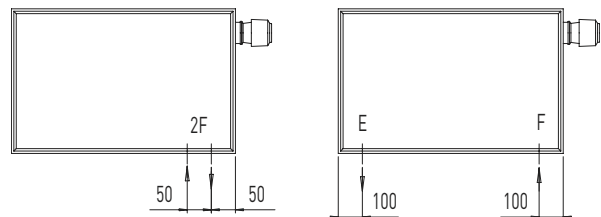

Fionia - 68 and 98 with built-in valve

Built-in valve format 3

Built-in valve format 3 can be delivered as follows:
- Downward facing tappings, 2E (left) or 2F (right)
- Downward facing tappings, EF

Length	Fionia 68 and 98: 400-3800 mm, in increments of 100 mm
Height	Fionia 68 and 98: 300, 400, 500, 600, 700 and 1000 mm
Depth	Fionia 68: 68 mm Fionia 98: 98 mm
Tappings	1/2" standard, adapter for 3/4"

Mounting	Wall or floor mounted Brackets are included Air vent is included
Colour	Powder coated in white RAL 9010. Gloss 70 Option: Painted in other standard RAL and BS colours Top grille: As standard fitted with integrated white top grille (demountable)

Subject to technical modifications and typographical errors – and to changes in the product range. Find the latest updates on www.hudevad.com.