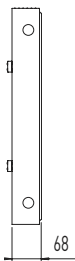

## Fionia - 98

Fionia 98 cutaway to show waterways, rear view

## Fionia - 68 and 98

Height and length

Fionia 68, profile

Fionia 98, profile

## Fionia - 68 and 98 with built-in valve

Built-in valve format 3

Built-in valve format 3 can be delivered as follows:  
 - Downward facing tappings, 2E (left) or 2F (right)  
 - Downward facing tappings, EF

<b>Length</b>	Fionia 68 and 98: 400-3800 mm, in increments of 100 mm
<b>Height</b>	Fionia 68 and 98: 300, 400, 500, 600, 700 and 1000 mm
<b>Depth</b>	Fionia 68: 68 mm Fionia 98: 98 mm
<b>Tappings</b>	1/2" standard, adapter for 3/4"