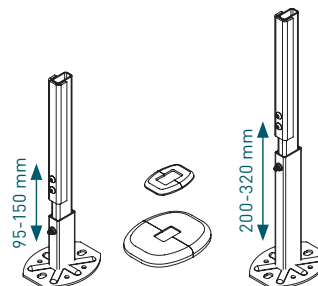

Accessories - feet

Adjustable feet PR