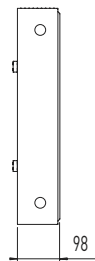

## Fionia - 68 and 98

Height and length

Fionia 68, profile

Fionia 98, profile

## Fionia - 68 and 98 with built-in valve

Built-in valve format 3

Built-in valve format 3 can be delivered as follows:  
 - Downward facing tappings, 2E (left) or 2F (right)  
 - Downward facing tappings, EF

<b>Length</b>	Fionia 68 and 98: 400-3800 mm, in increments of 100 mm
<b>Height</b>	Fionia 68 and 98: 300, 400, 500, 600, 700 and 1000 mm
<b>Depth</b>	Fionia 68: 68 mm Fionia 98: 98 mm
<b>Tappings</b>	1/2" standard, adapter for 3/4"

## Output - Fionia 68

Fionia 68 Height mm	Output		Water content litres/ metre	Weight kg/ metre
	W/metre 75°/65°/20°	W/metre 90°/70°/20°		
300	619	785	2.3	15.7
400	802	1018	3.0	21.1
500	980	1245	3.8	26.5
600	1155	1469	4.5	31.9
700	1327	1688	5.2	37.2
1000	1829	2335	7.6	52.8