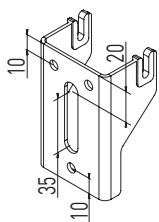

Accessories - bracket

Bracket 30 mm

Adjustable spacer for bracket