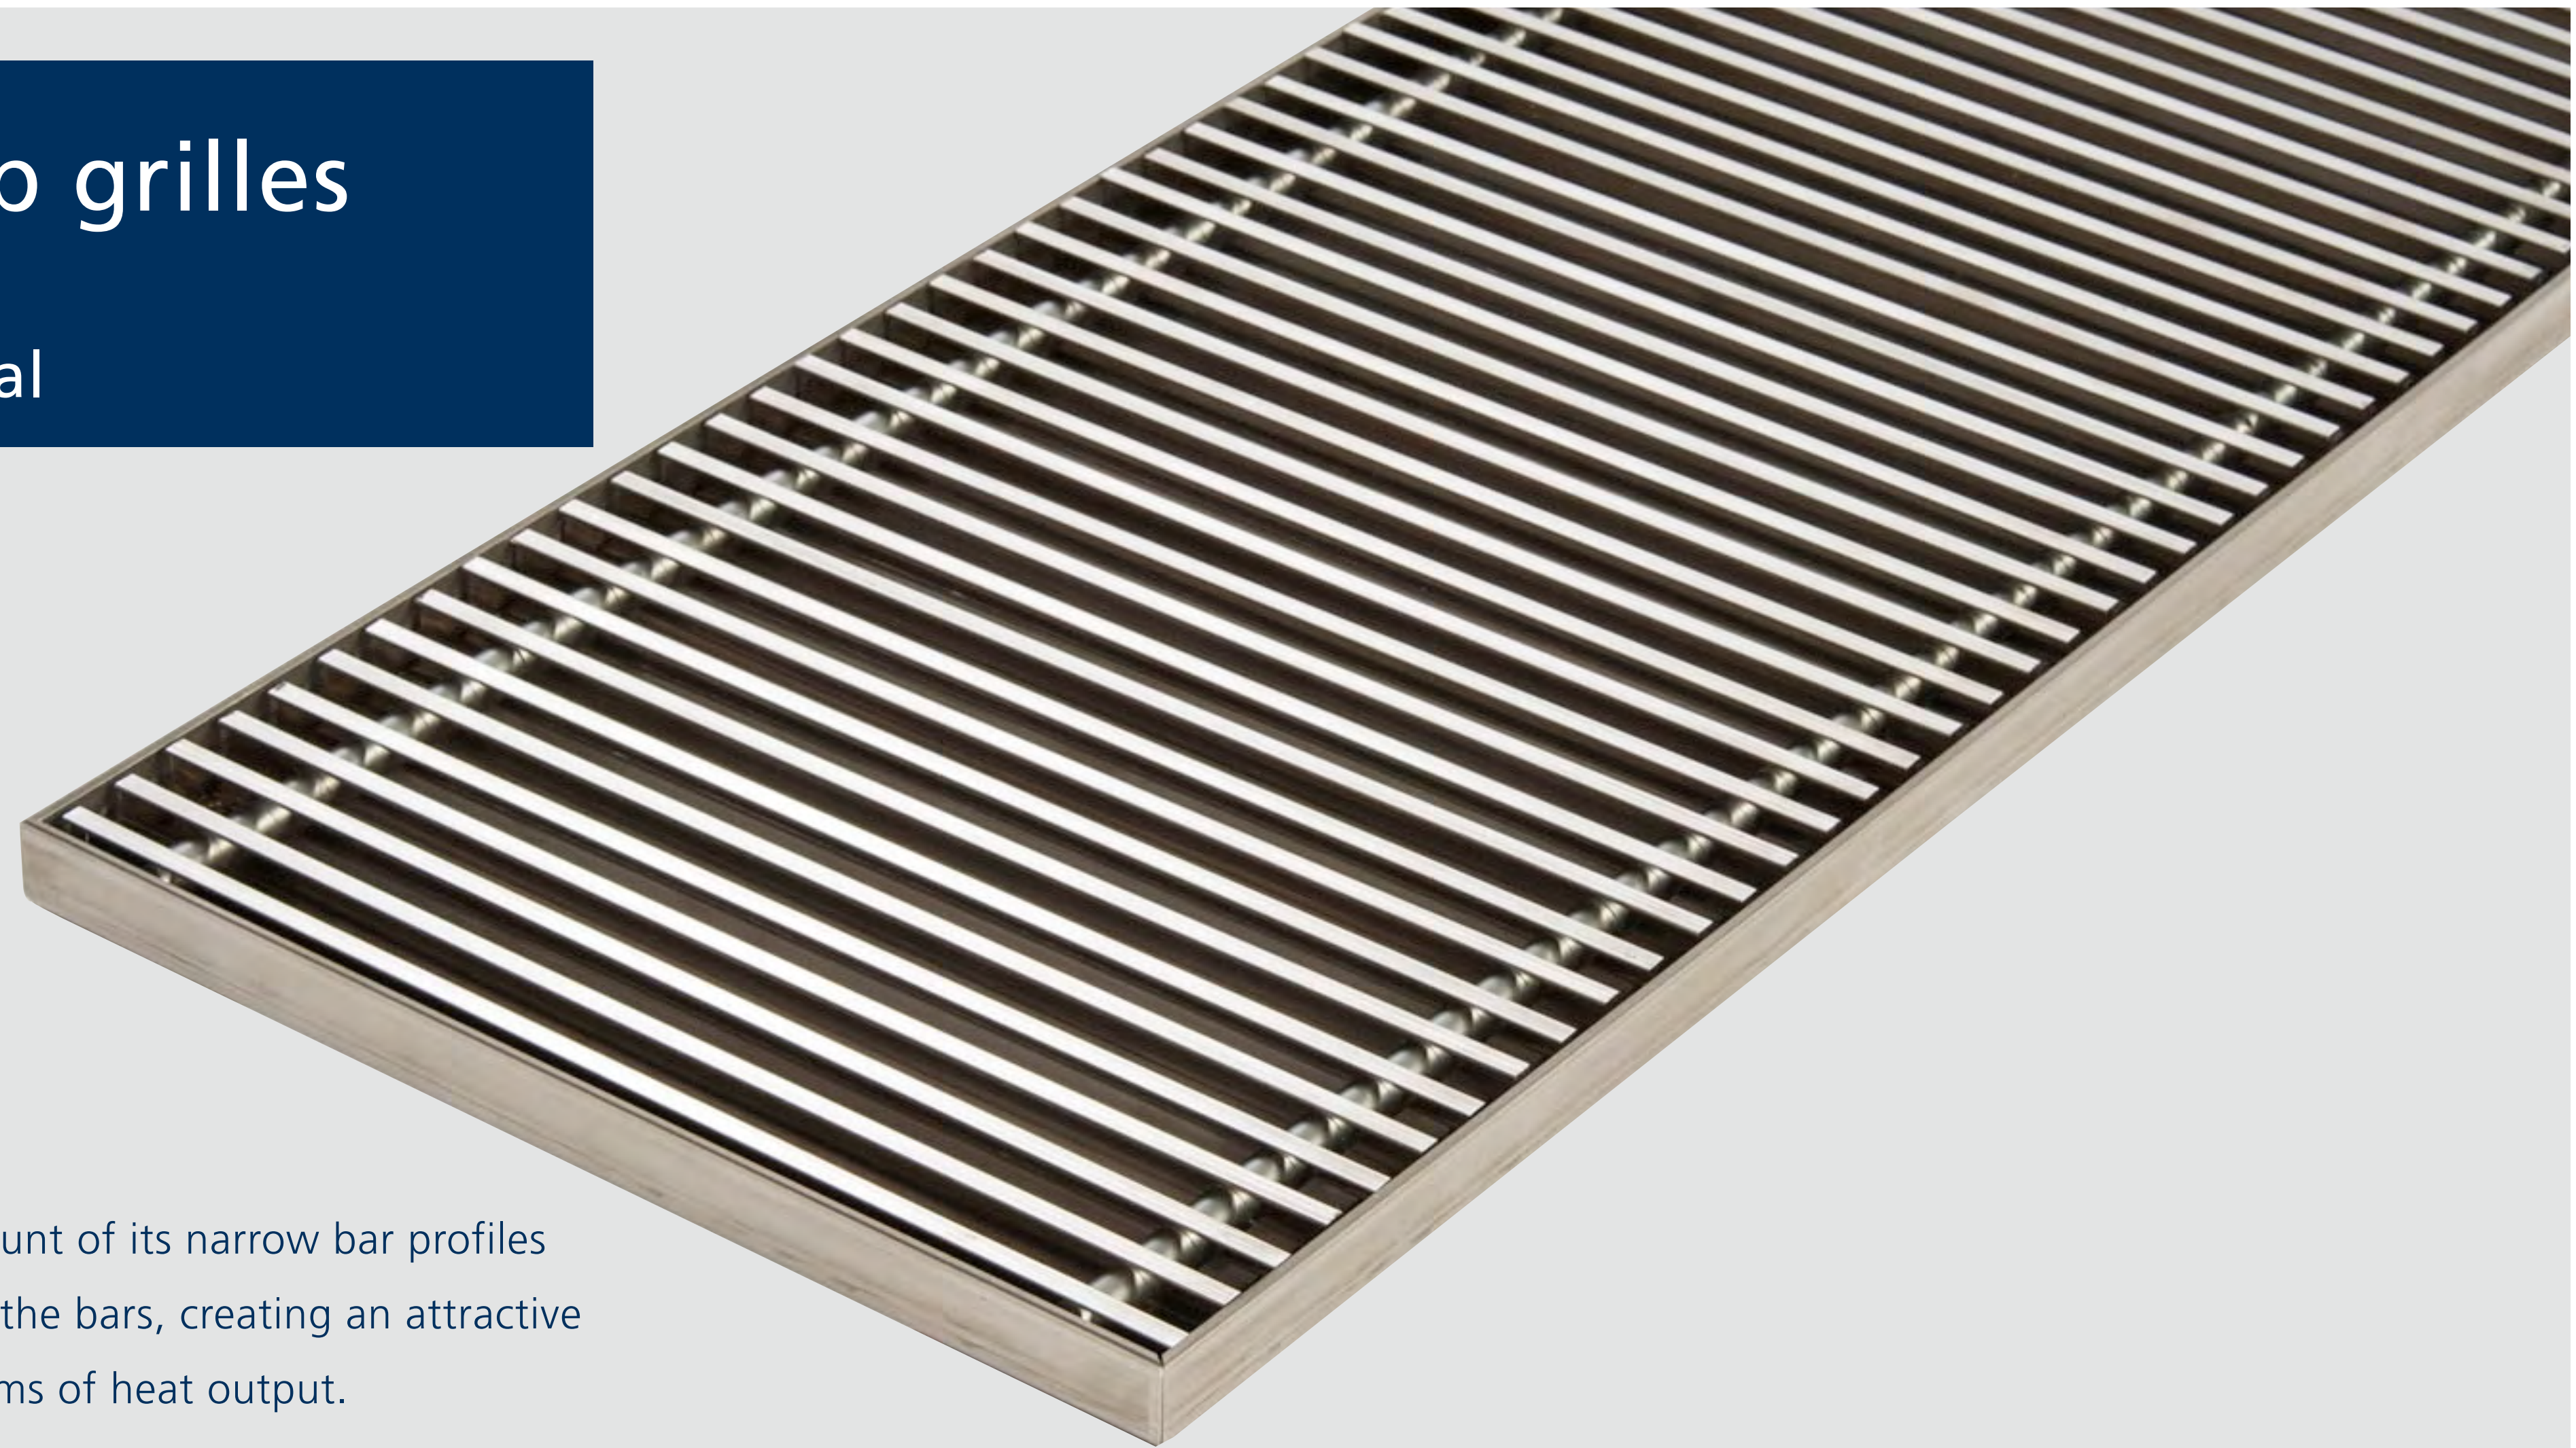

# Optiline roll-up grilles

► Free area: approx. 65 %

Stainless steel - Natural

The Optiline grille stands out on account of its narrow bar profiles and also its narrow spacing between the bars, creating an attractive image with correct bar spacing in terms of heat output.