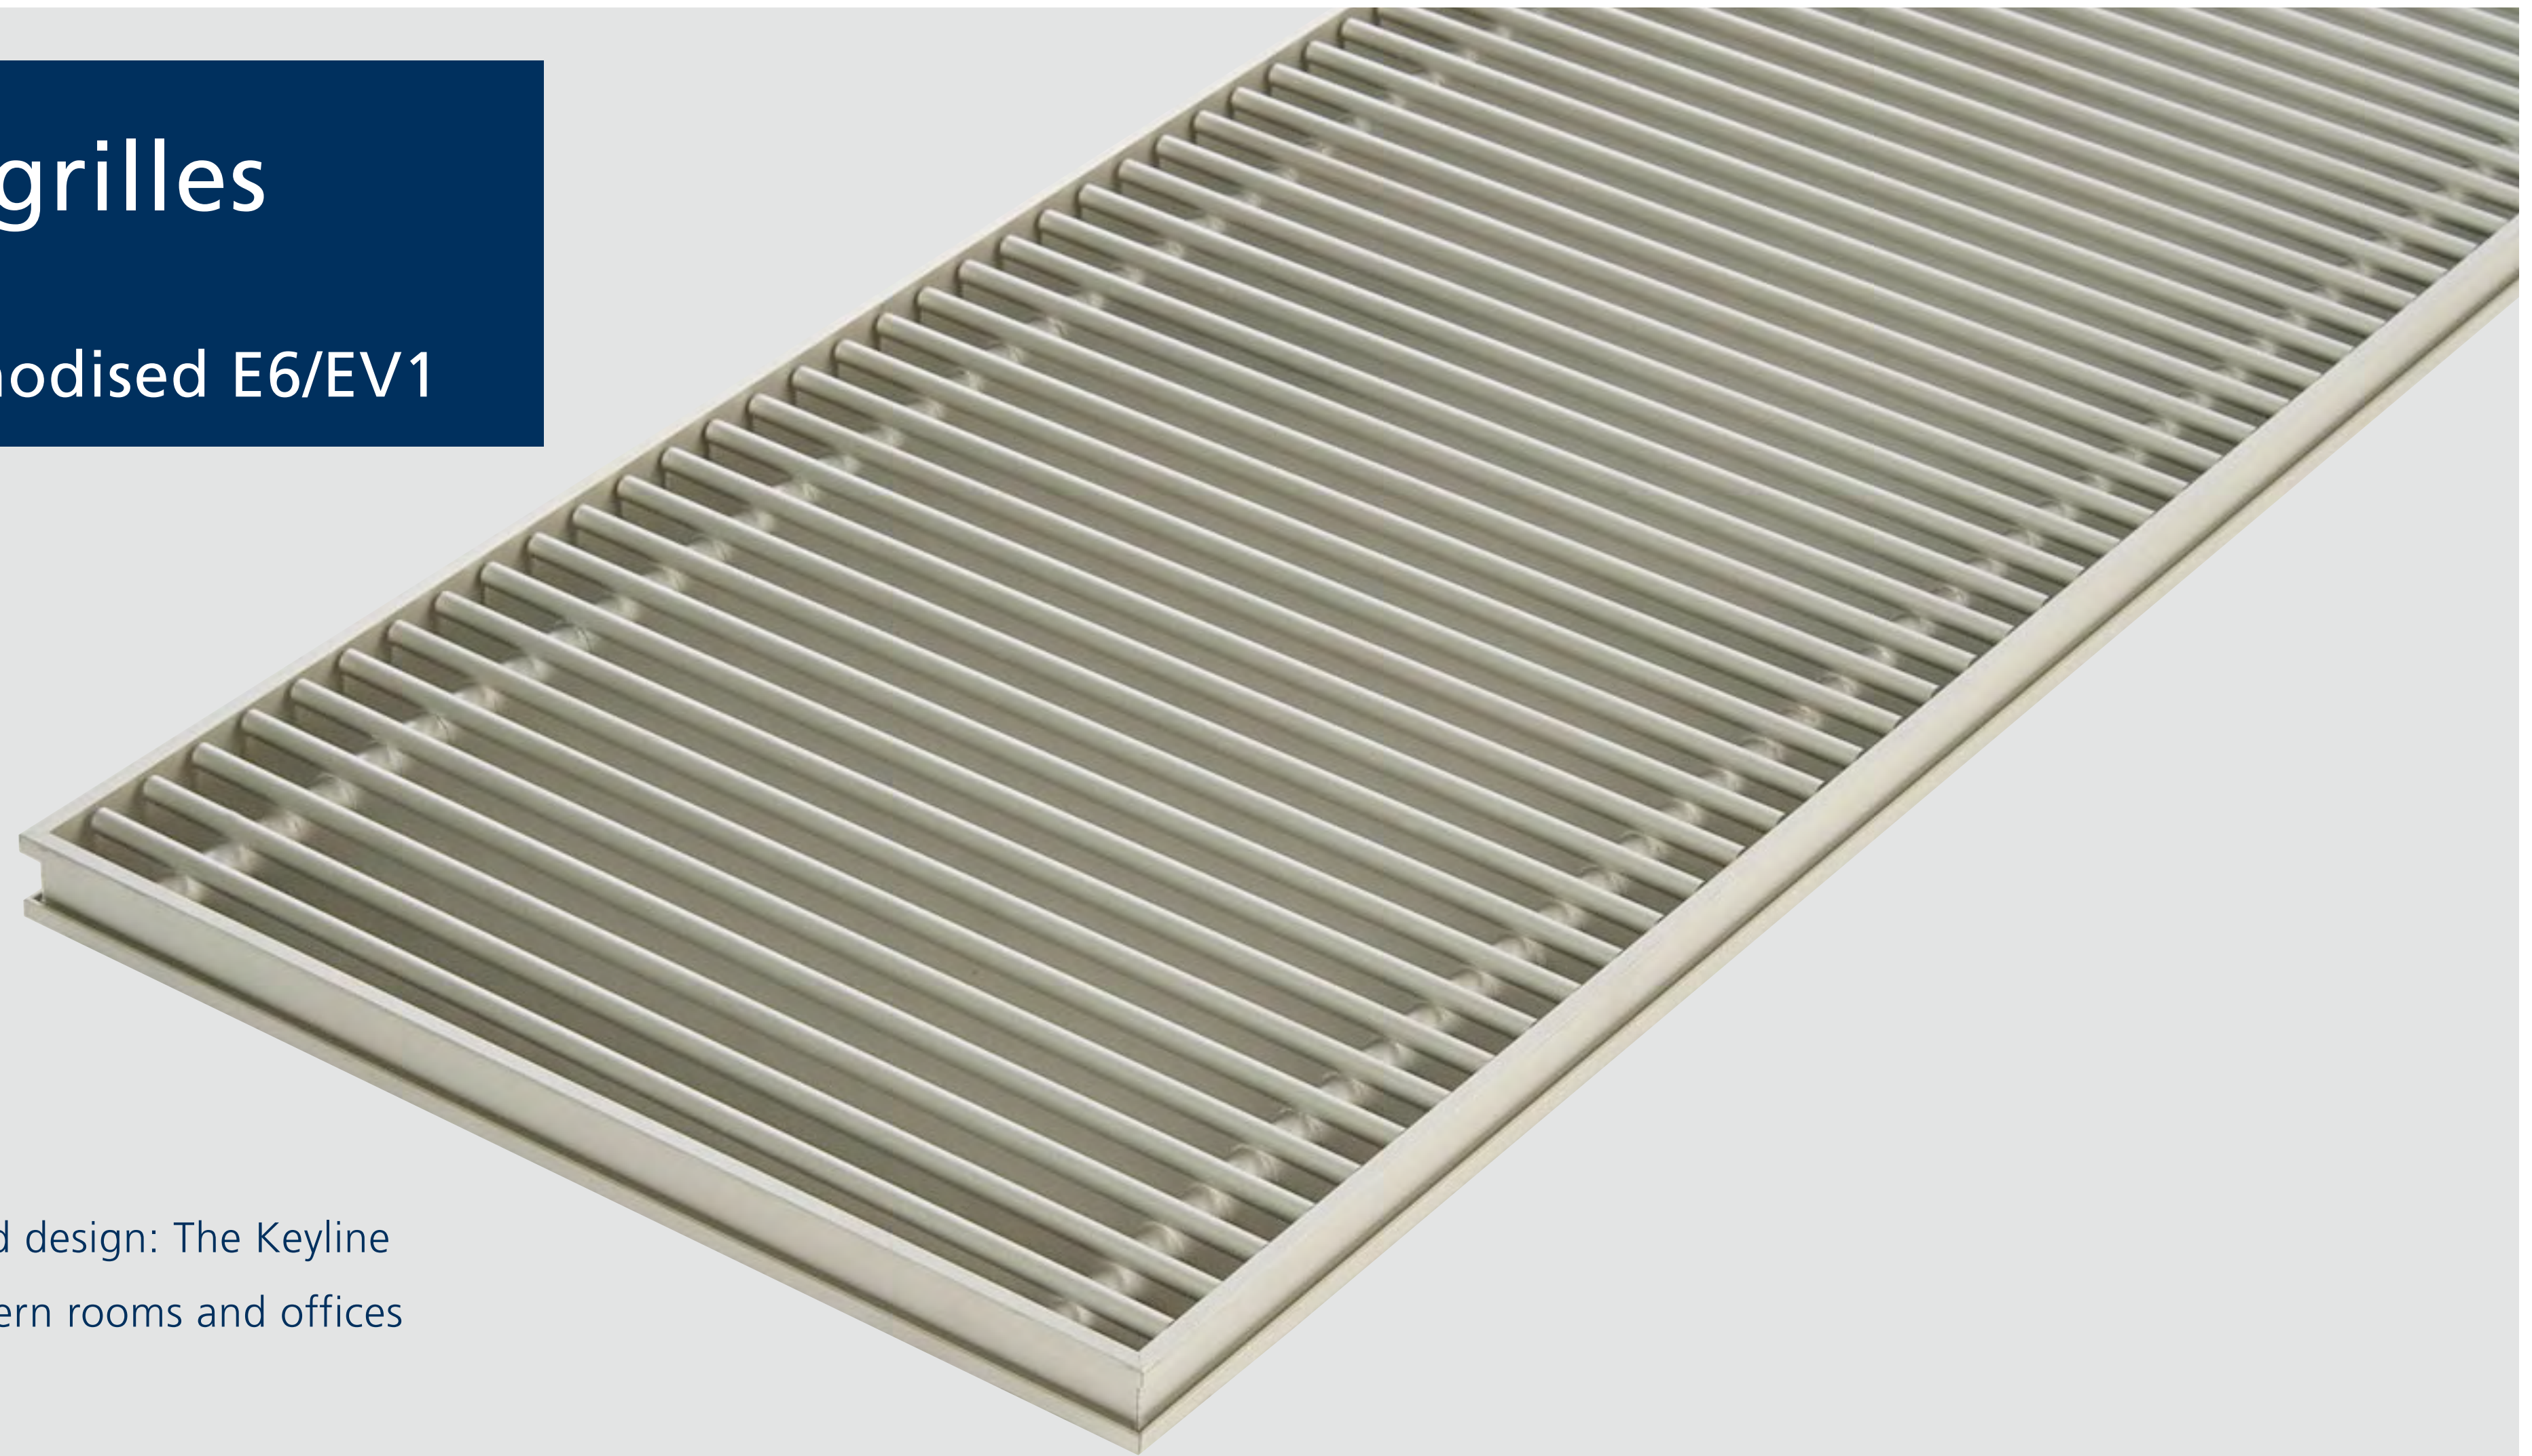

# Keyline roll-up grilles

▶ Free area: approx. 64 %

Aluminium - Natural anodised E6/EV1

The perfect unity of image, function and design: The Keyline series roll-up grilles set the tone in modern rooms and offices with aspirations.