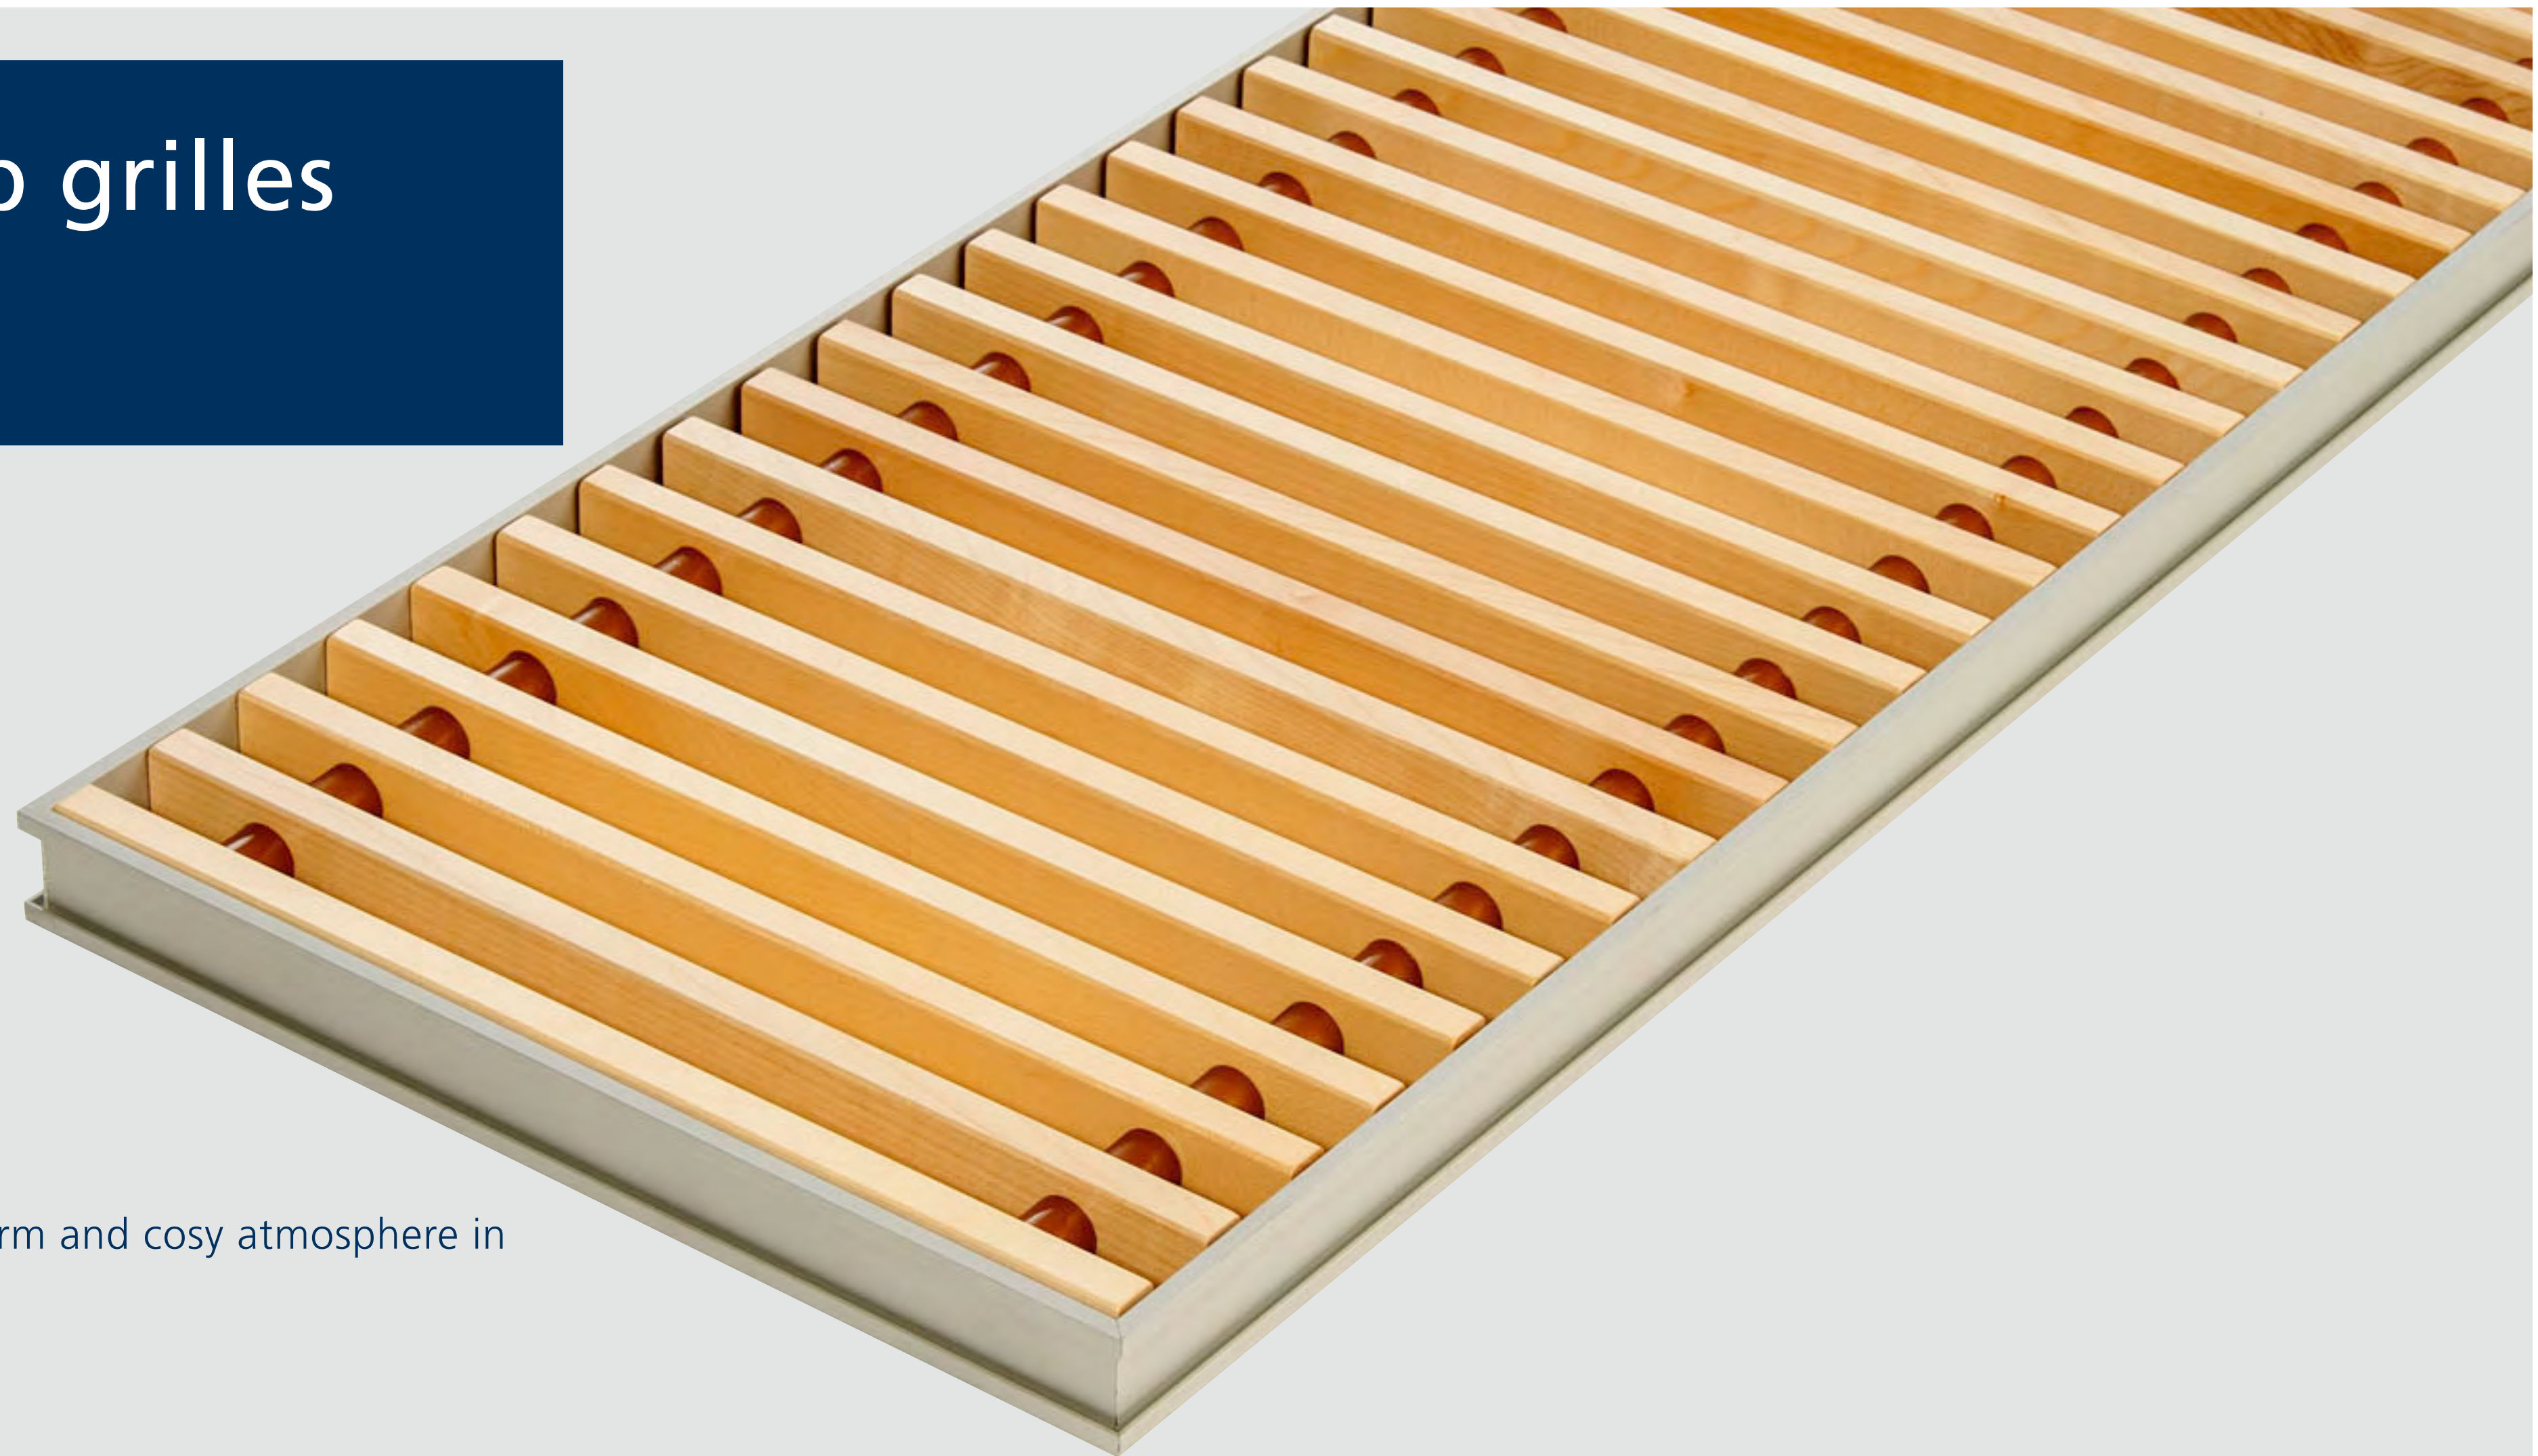

Wooden roll-up grilles

► Free area: approx. 60 %

Maple - Natural finish

Wooden roll-up grilles emphasise a warm and cosy atmosphere in indoor areas.

Overview

Advantages

Optiline

Aluminium

Brass

Keyline

Stainl. steel

Wooden

Linear grilles

Geometries

Contact

KAMPMAN
Genau mein Klima.