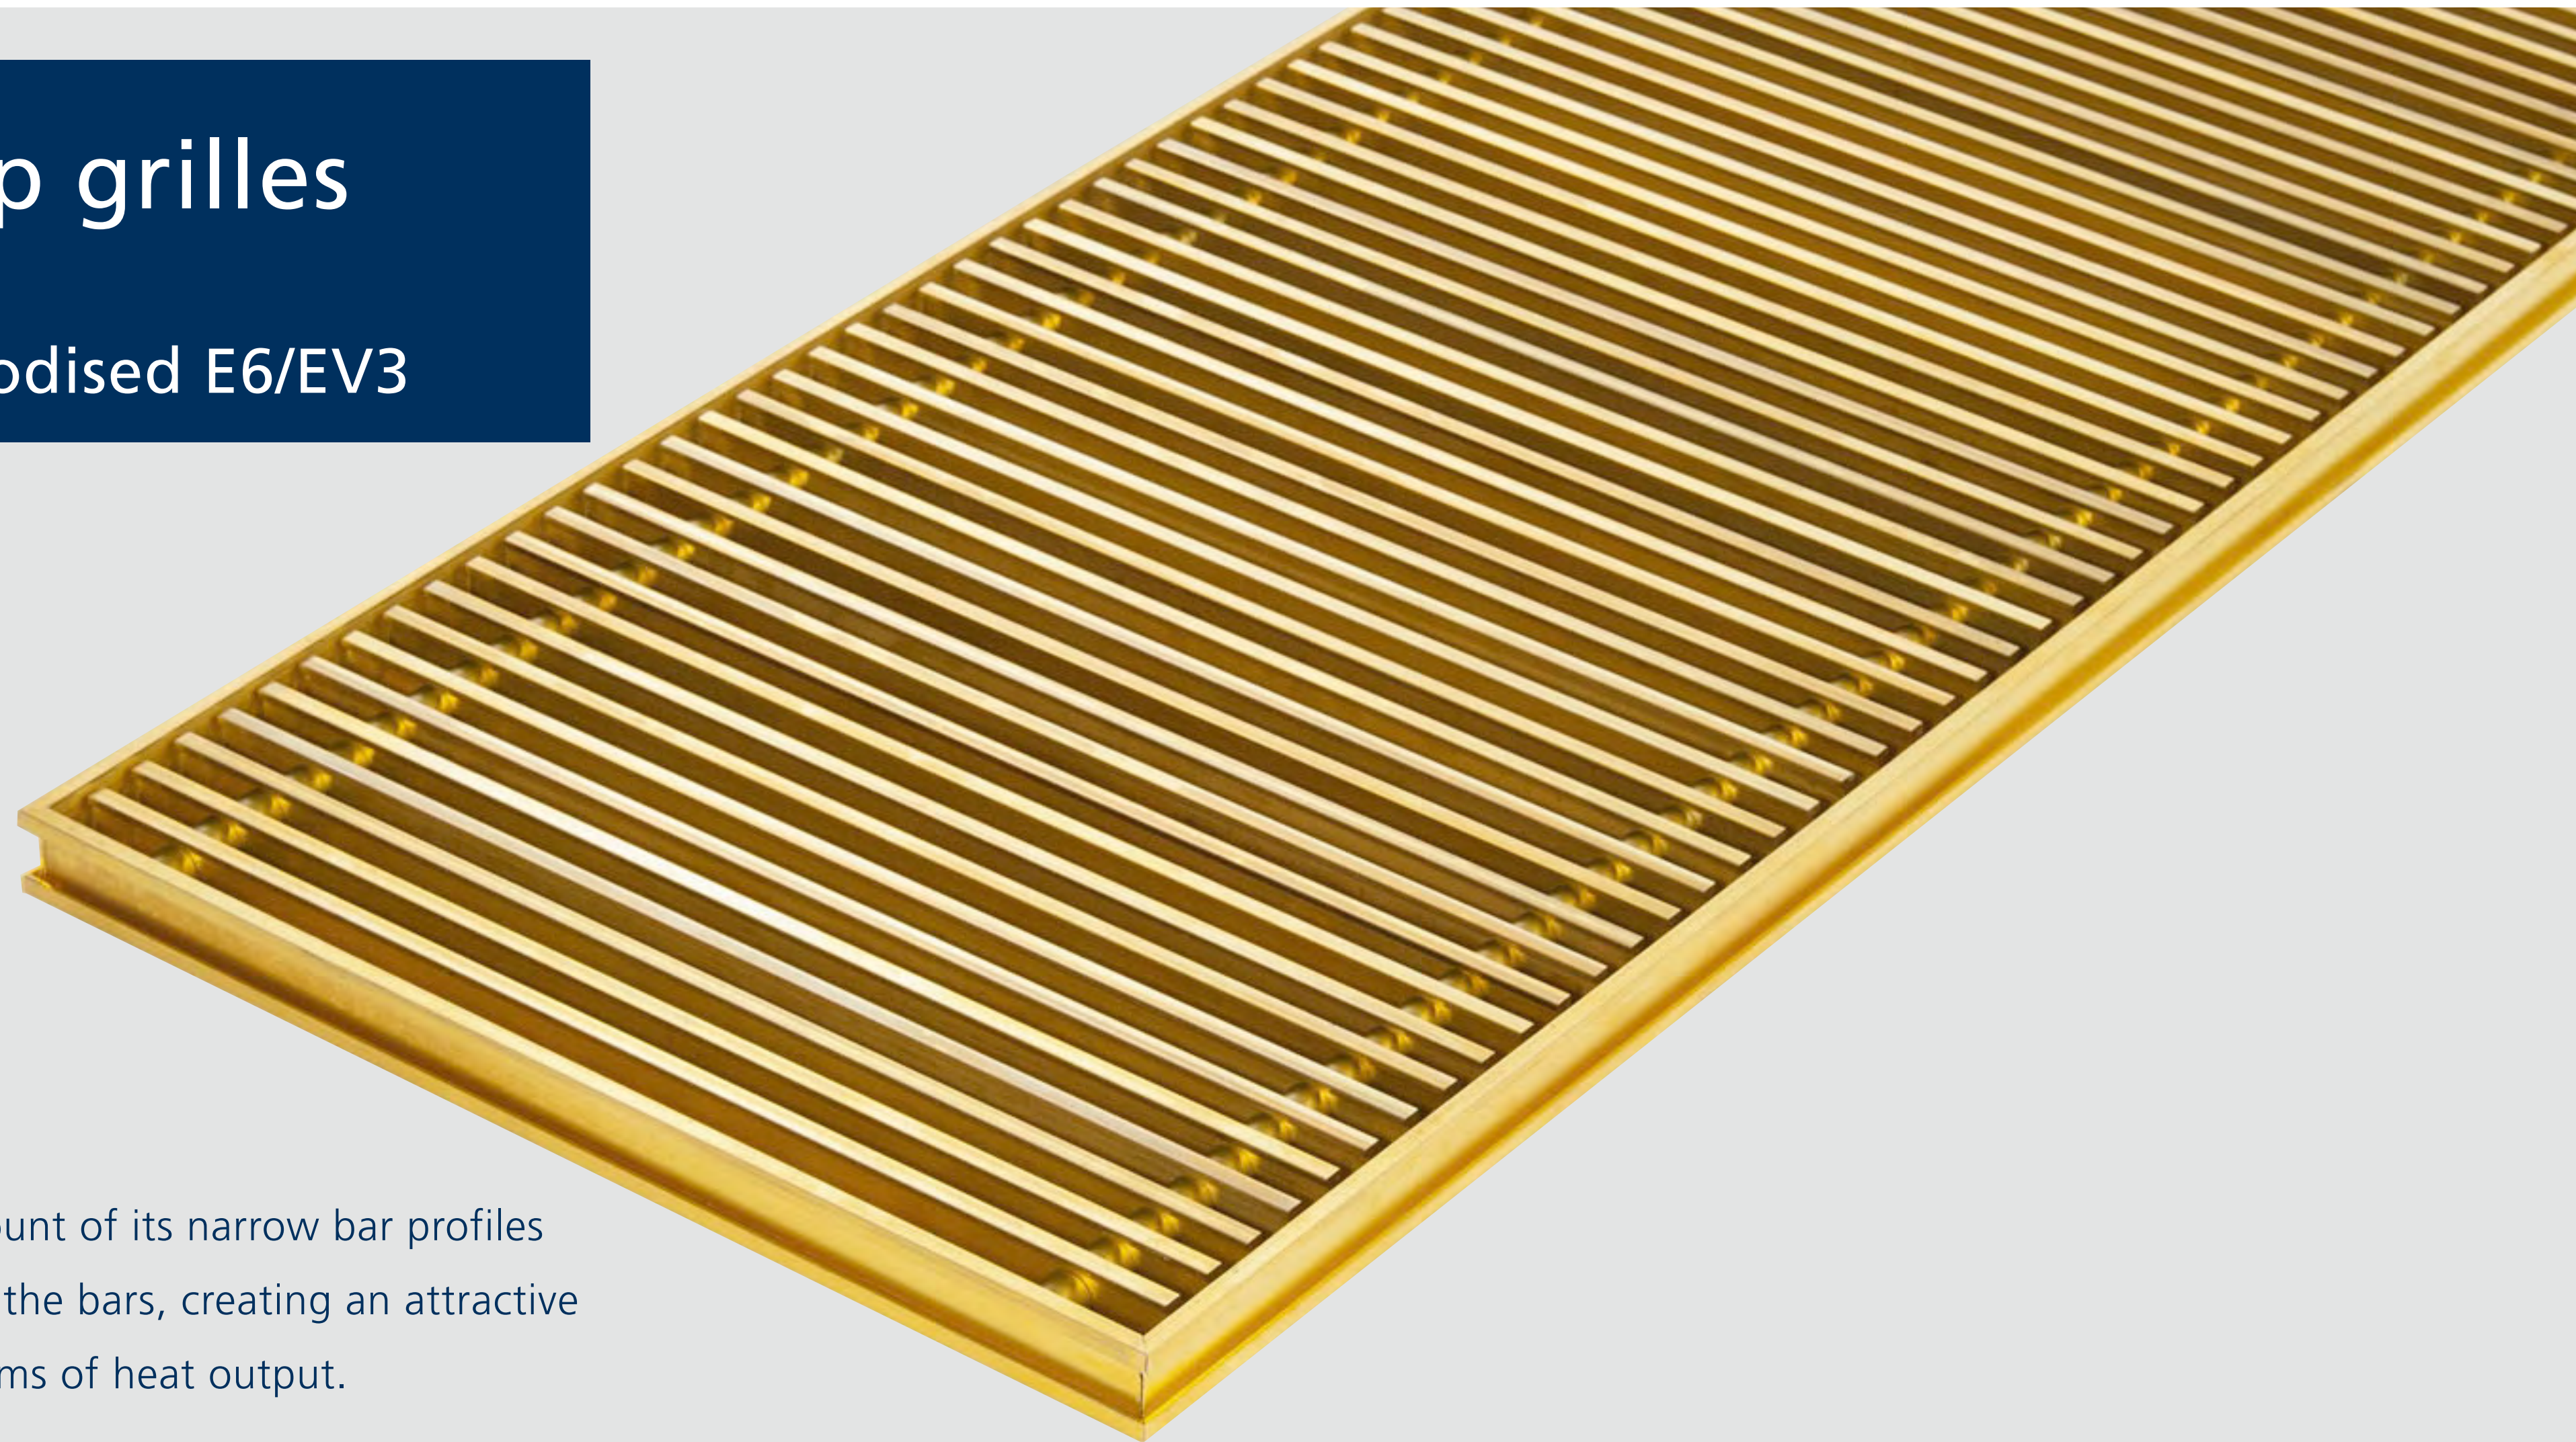

# Optiline roll-up grilles

▶ Free area: approx. 65 %

Aluminium - Brass anodised E6/EV3

The Optiline grille stands out on account of its narrow bar profiles and also its narrow spacing between the bars, creating an attractive image with correct bar spacing in terms of heat output.