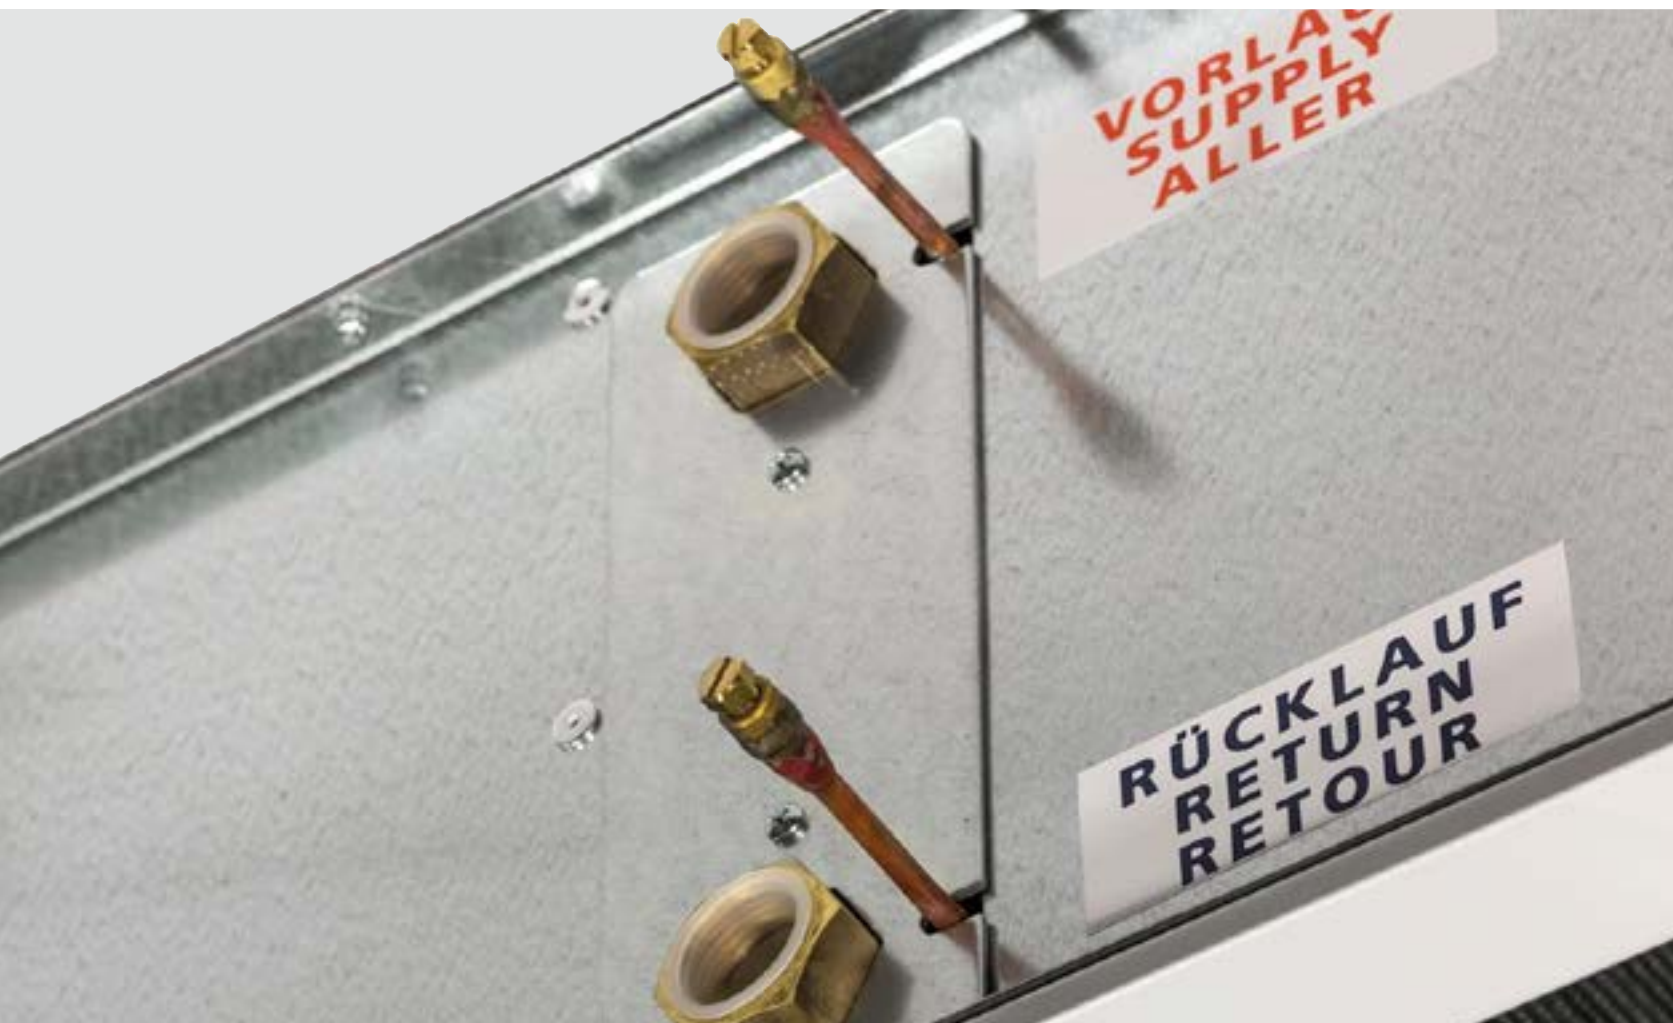

When it needs to be compact ...

... the simple connection is included: the unit and casing are a compact unit; the connections for electricity and water are lead out through the side of the unit. As a result, it can be installed close to the ceiling.

Small shops and large malls

UniLine Cassettes effectively screen doors from cold air – with a height of up to 3 metres, individual or on a broad-scale.

Maintenance-friendly and a pleasure to service

Make your service engineer your friend: virtually the entire underside of the unit acts as a service flap. The large filter and interior of the unit can be accessed in just a few simple steps.

- ① Radial fans
- ② Anti-twist device for heating connection
- ③ Mounting bracket
- ④ Filter
- ⑤ Service flap
- ⑥ Outlet air rectifier

UniLine cassettes at a glance

Anti-twist device for heating connection

- ▶ Prevents damage to the convector when screwing in the valves
- ▶ Optional: Valves (accessories)

Mounting bracket

- ▶ For safe and quick mounting

Filter

- ▶ Easy filter replacement without the use of any tools