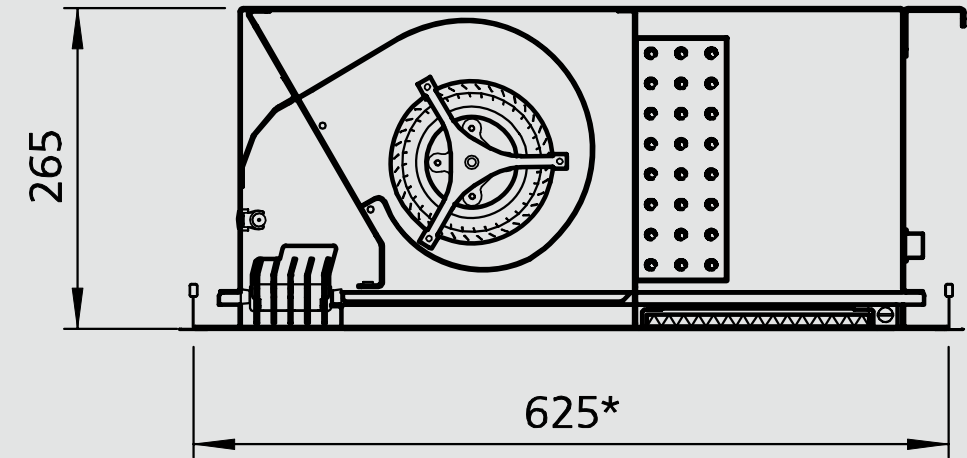

Dimensions

UniLine Cassette				
Size	10	15	20	25
A	1035	1535	2035	2535

All dimensions in mm

* also available for 600 mm ceiling grid