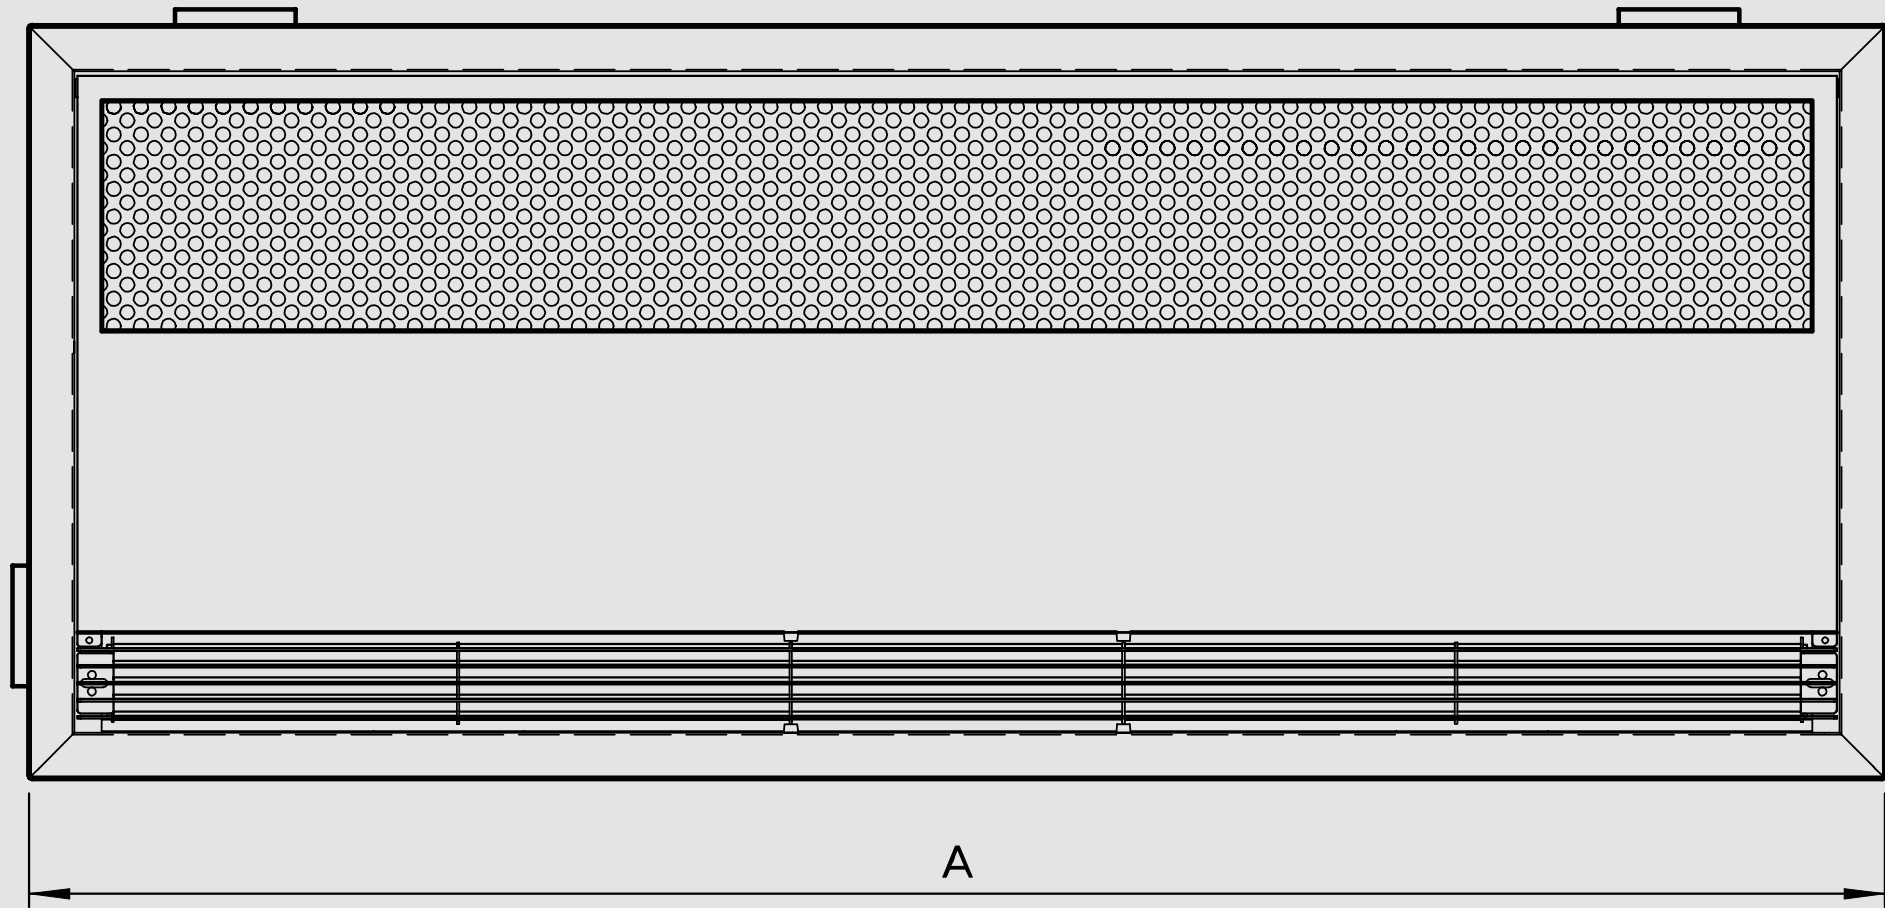

Dimensions

UniLine Cassette				
Size	10	15	20	25
A	1035	1535	2035	2535

All dimensions in mm

* also available for 600 mm ceiling grid