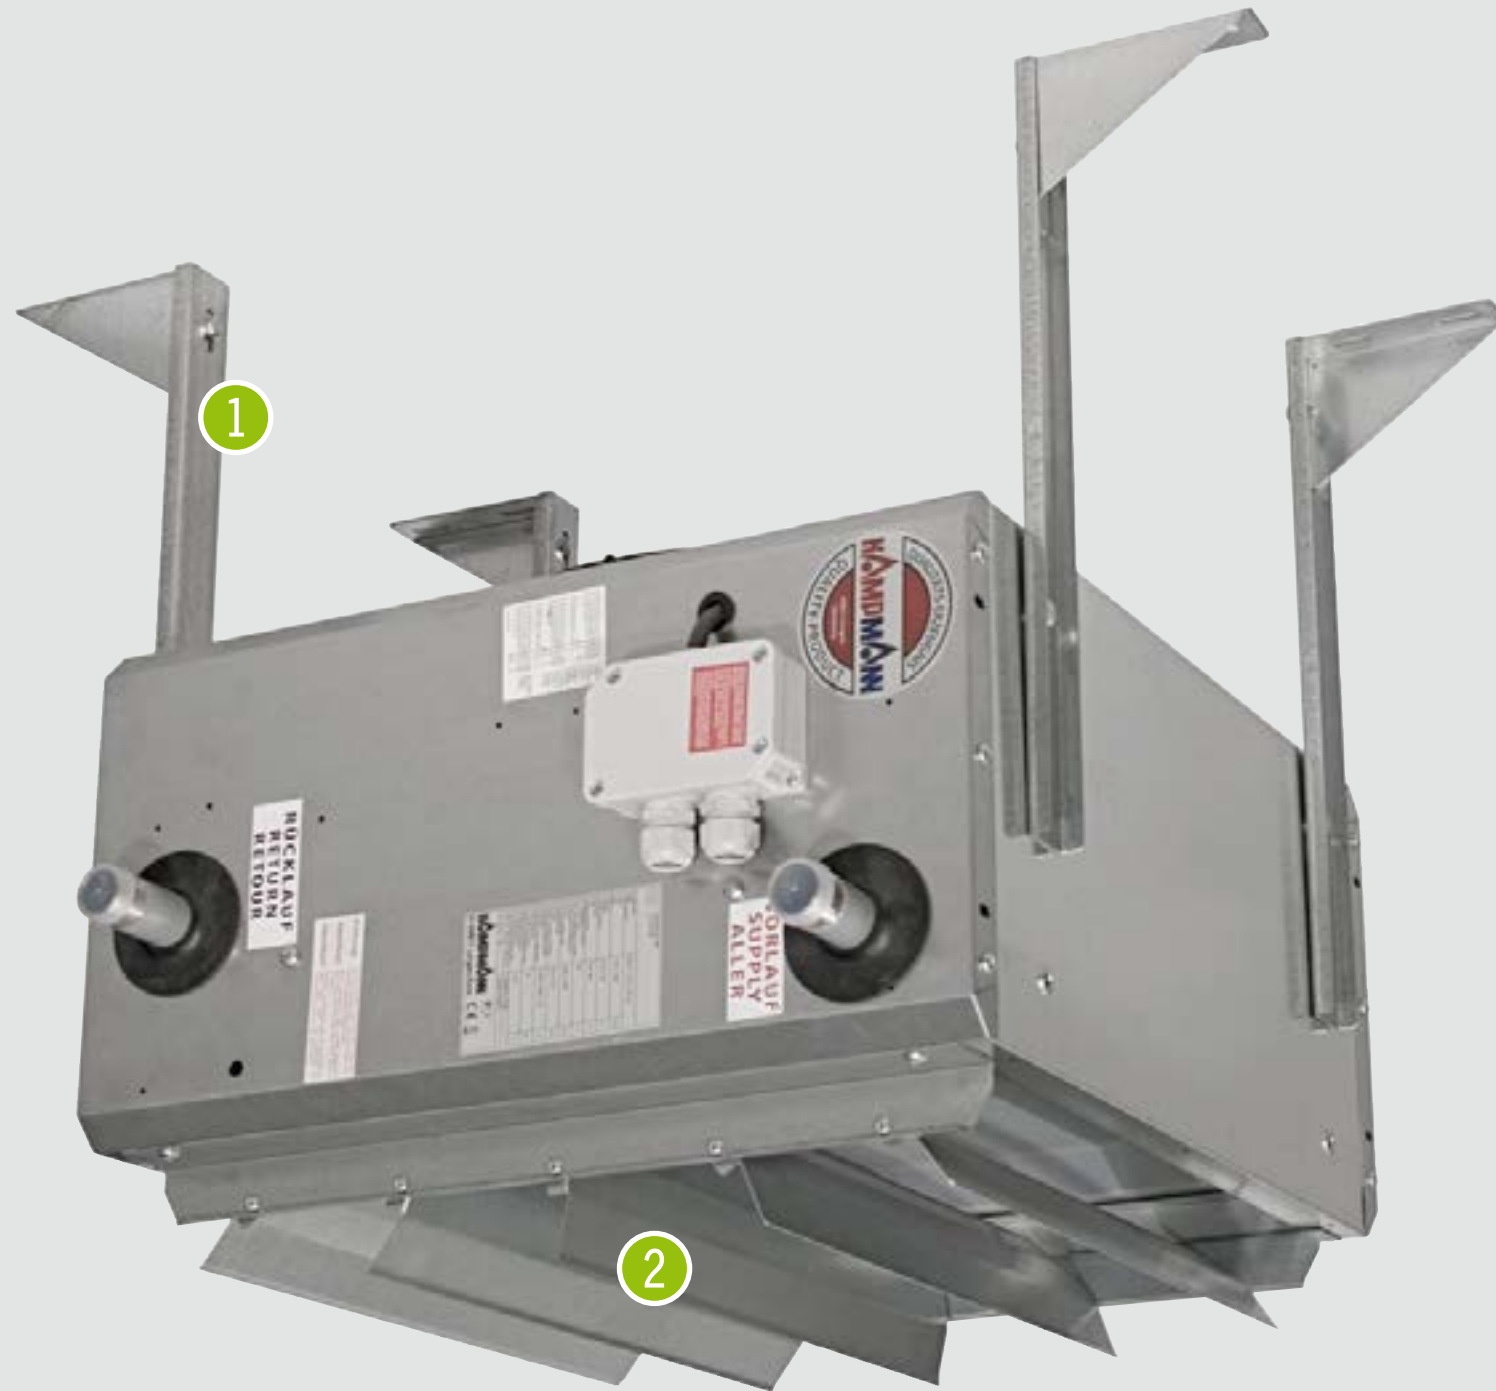

You really don't have any space? Then you can use the TIP unit heater. The self-supporting design of the TIP unit heater with its combined fan propeller and drive means that it can be used in the smallest of installation depths.

Wherever you want

Install the TIP unit heater on the wall or ceiling; it's packed with flexibility direct from the factory.

Always available

Order all TIP unit heater sizes from stock with a copper/aluminium heat exchanger and 2 stage 3-phase AC motor at short notice.

- ① Wall brackets
- ② Air outlet: single-row air louver (standard)

Installation example

TIP unit heater for ceiling installation to universal 4-point brackets

- ① Universal 4-point brackets
- ② Air outlet: single-row air louvre (standard)

Installation example

TIP unit heater for ceiling installation to universal 4-point brackets with a diffuser in four directions

- ① Universal 4-point brackets
- ② Air outlet: diffuser

Controller models

Stage switch for speed control