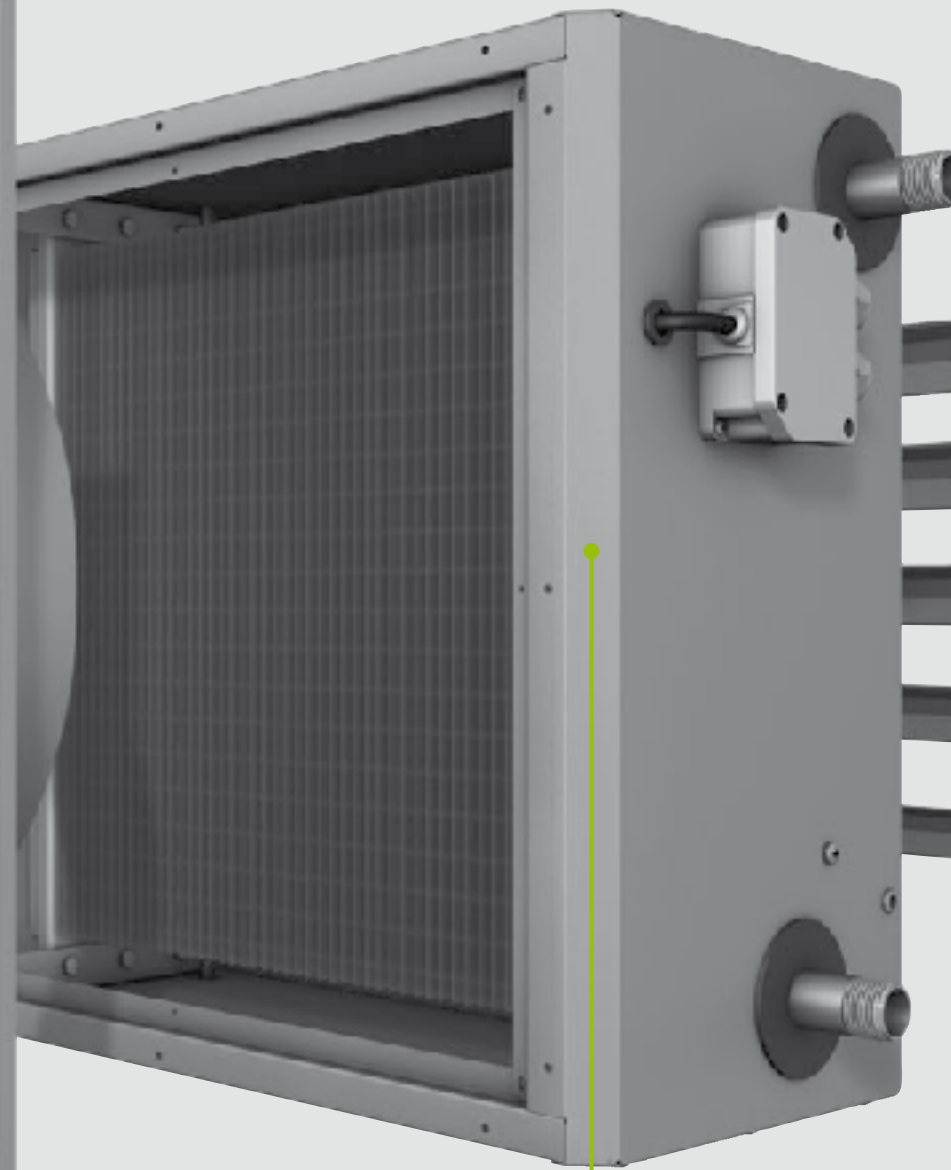

Unit heater housing
with heat exchanger