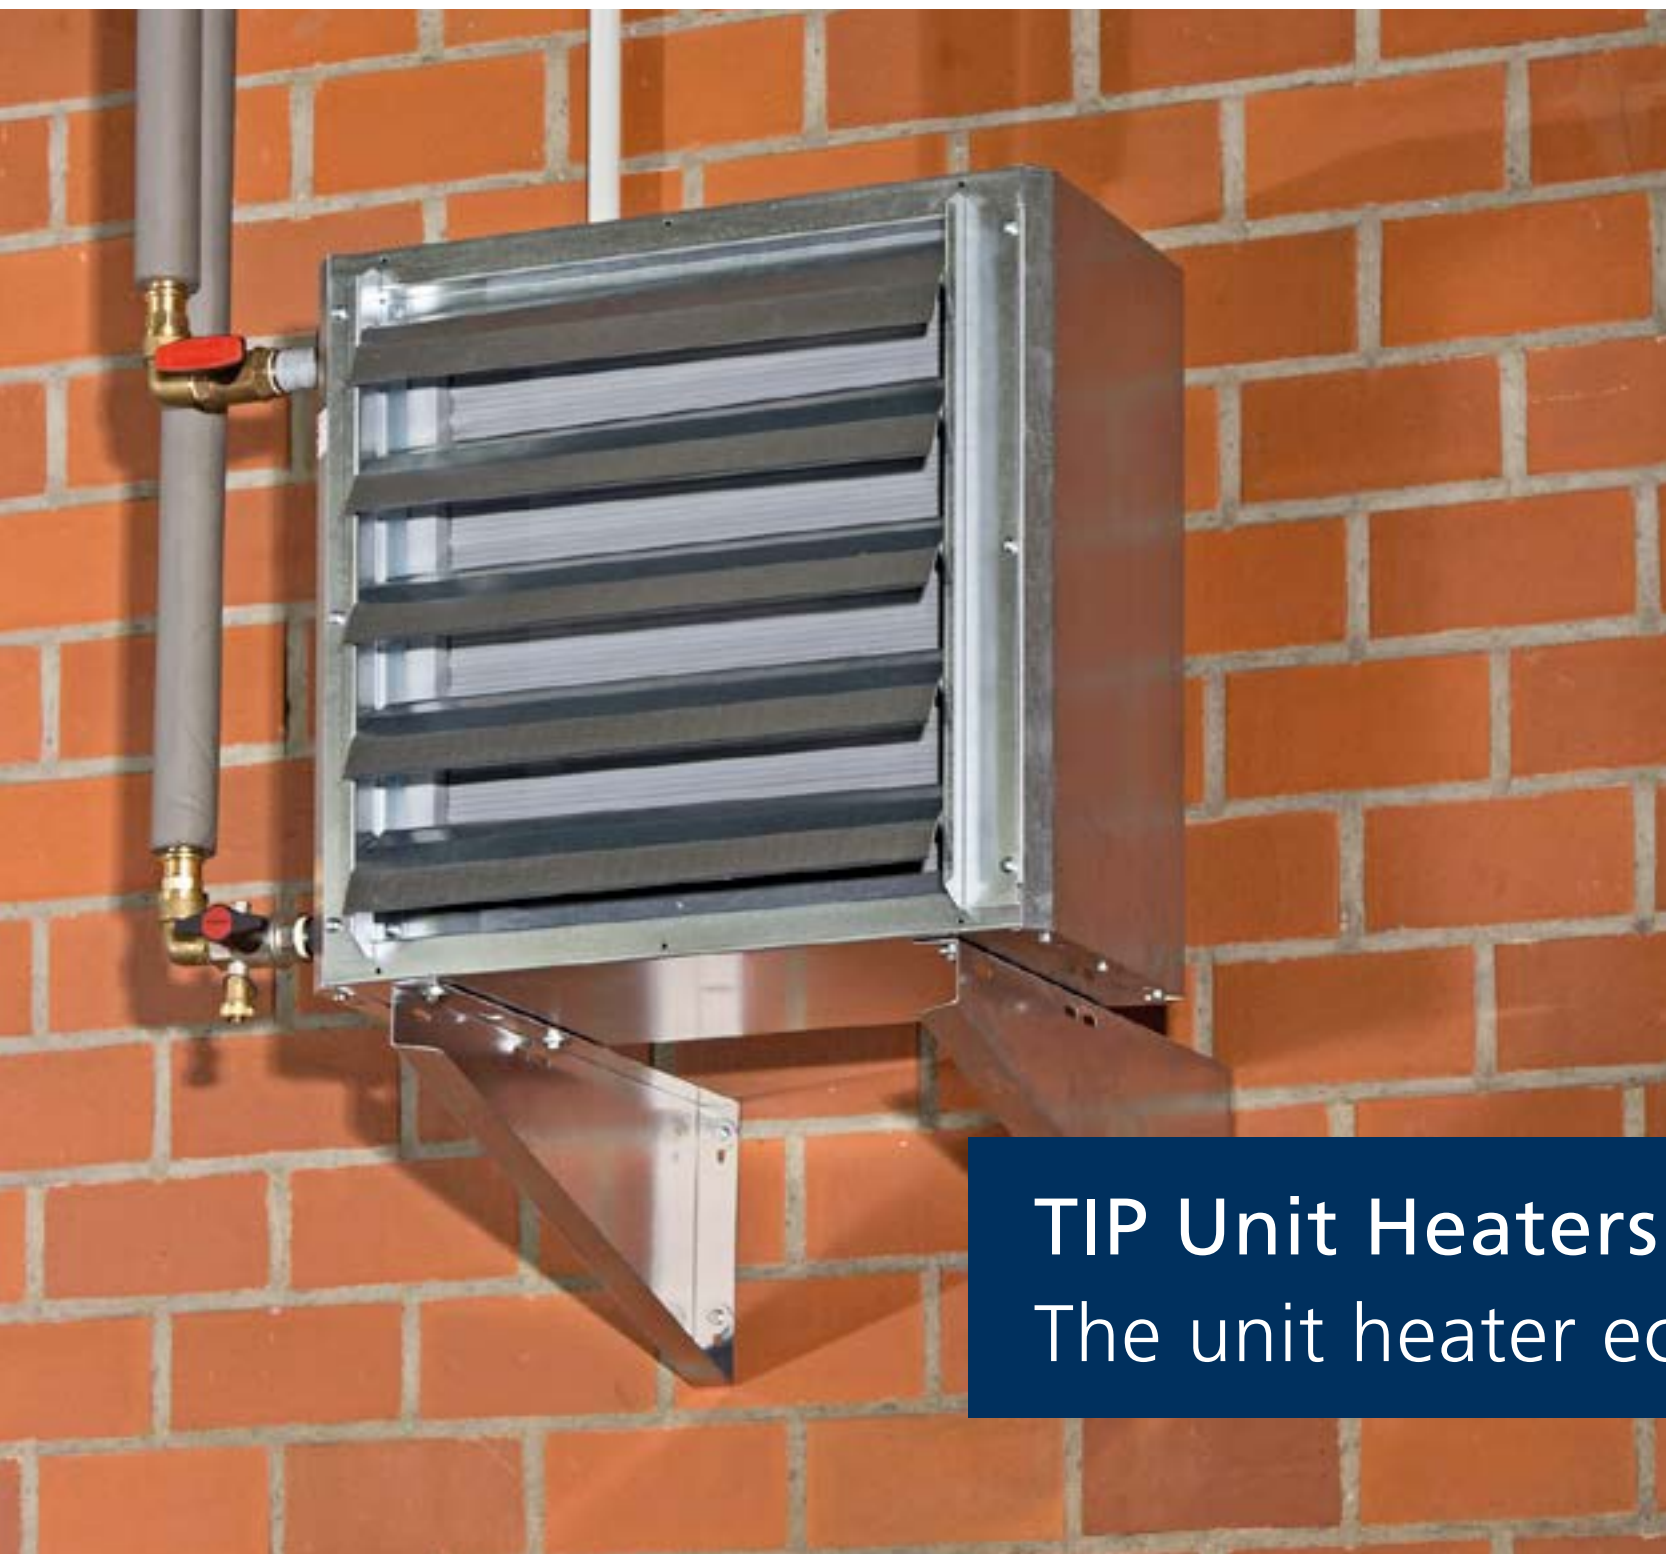

TIP Unit Heaters:
The unit heater economic miracle