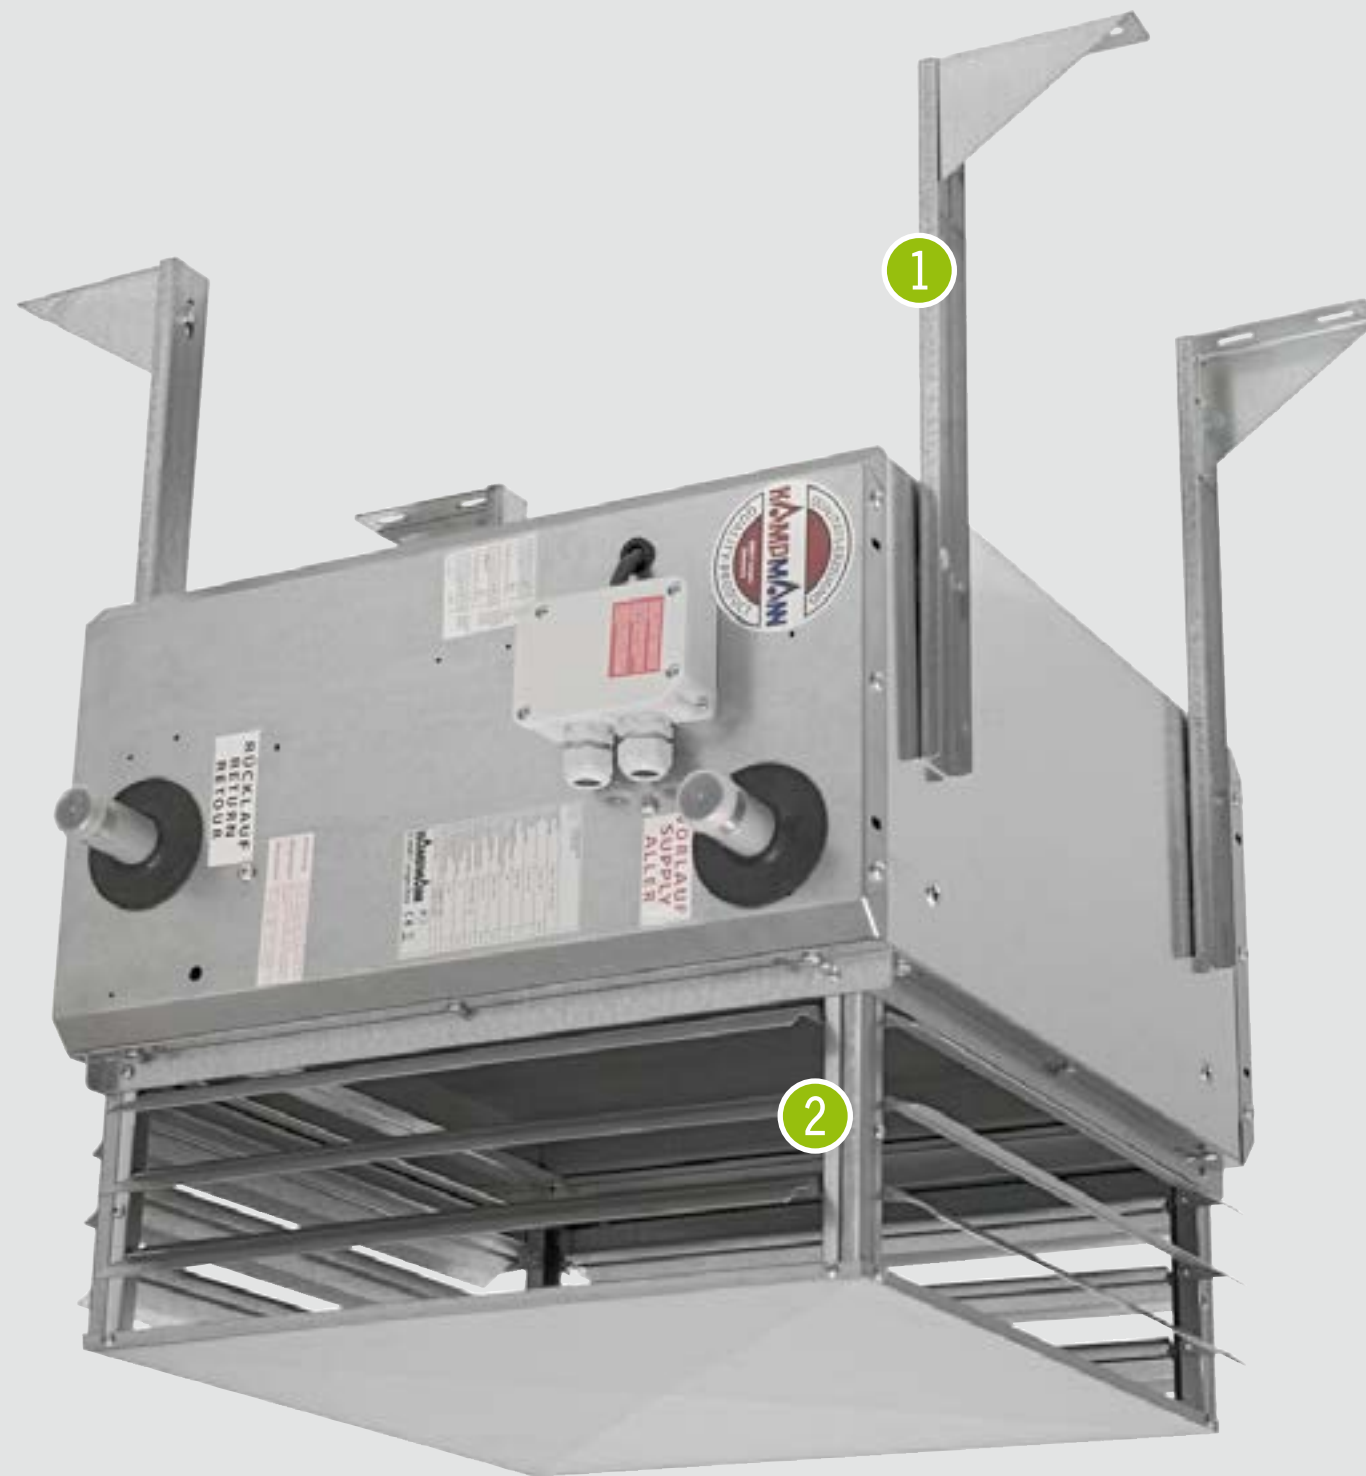

You really don't have any space? Then you can use the TIP unit heater. The self-supporting design of the TIP unit heater with its combined fan propeller and drive means that it can be used in the smallest of installation depths.

Wherever you want

Install the TIP unit heater on the wall or ceiling; it's packed with flexibility direct from the factory.

Always available

Order all TIP unit heater sizes from stock with a copper/aluminium heat exchanger and 2 stage 3-phase AC motor at short notice.

- ① Wall brackets
- ② Air outlet: single-row air louver (standard)

Installation example

TIP unit heater for ceiling installation to universal 4-point brackets

- ① Universal 4-point brackets
- ② Air outlet: single-row air louvre (standard)

Installation example

TIP unit heater for ceiling installation to universal 4-point brackets with a diffuser in four directions

- ① Universal 4-point brackets
- ② Air outlet: diffuser

Controller models

Stage switch for speed control